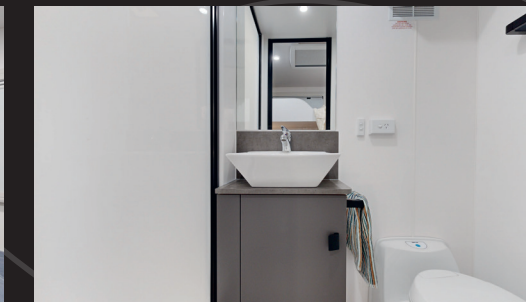

For more information visit franklincaravans.com.au

[Get Connected to Your Lifestyle]